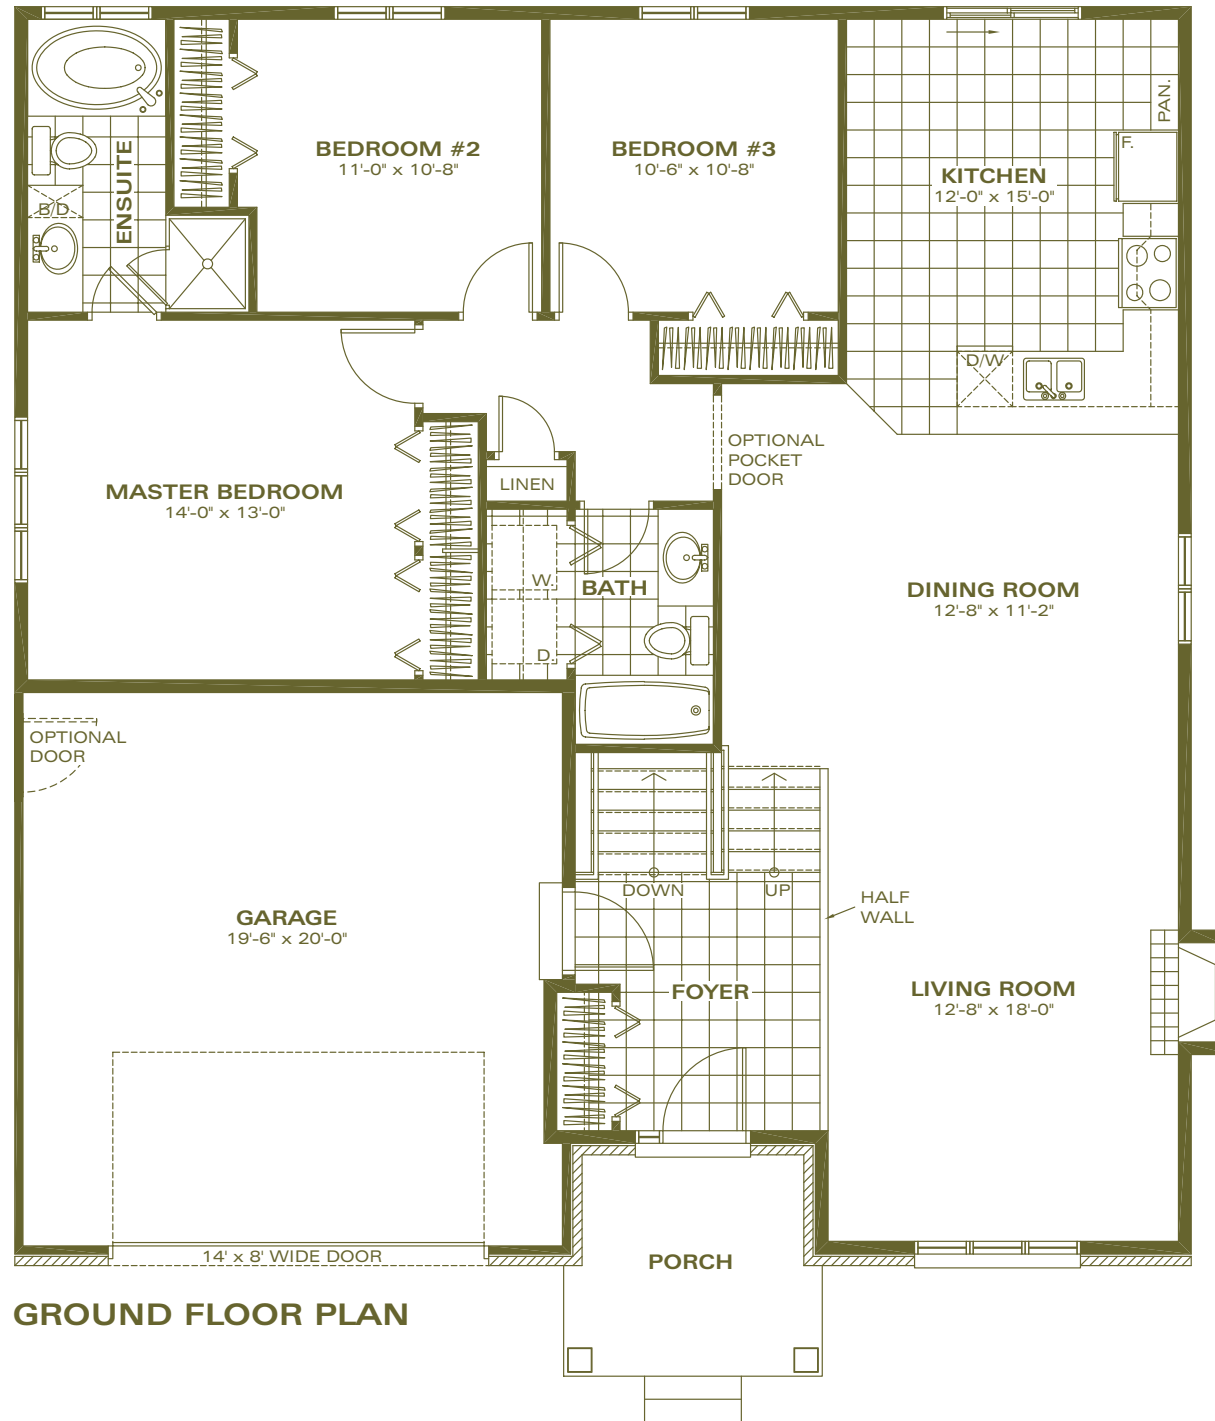

ARTIST'S CONCEPT

ELEVATION B

The Cavendish

1495 SQ. FT. • 3 BEDROOMS • 2 BATHROOMS

GROUND FLOOR PLAN

The Cavendish

1495 SQ. FT. • 3 BEDROOMS • 2 BATHROOMS