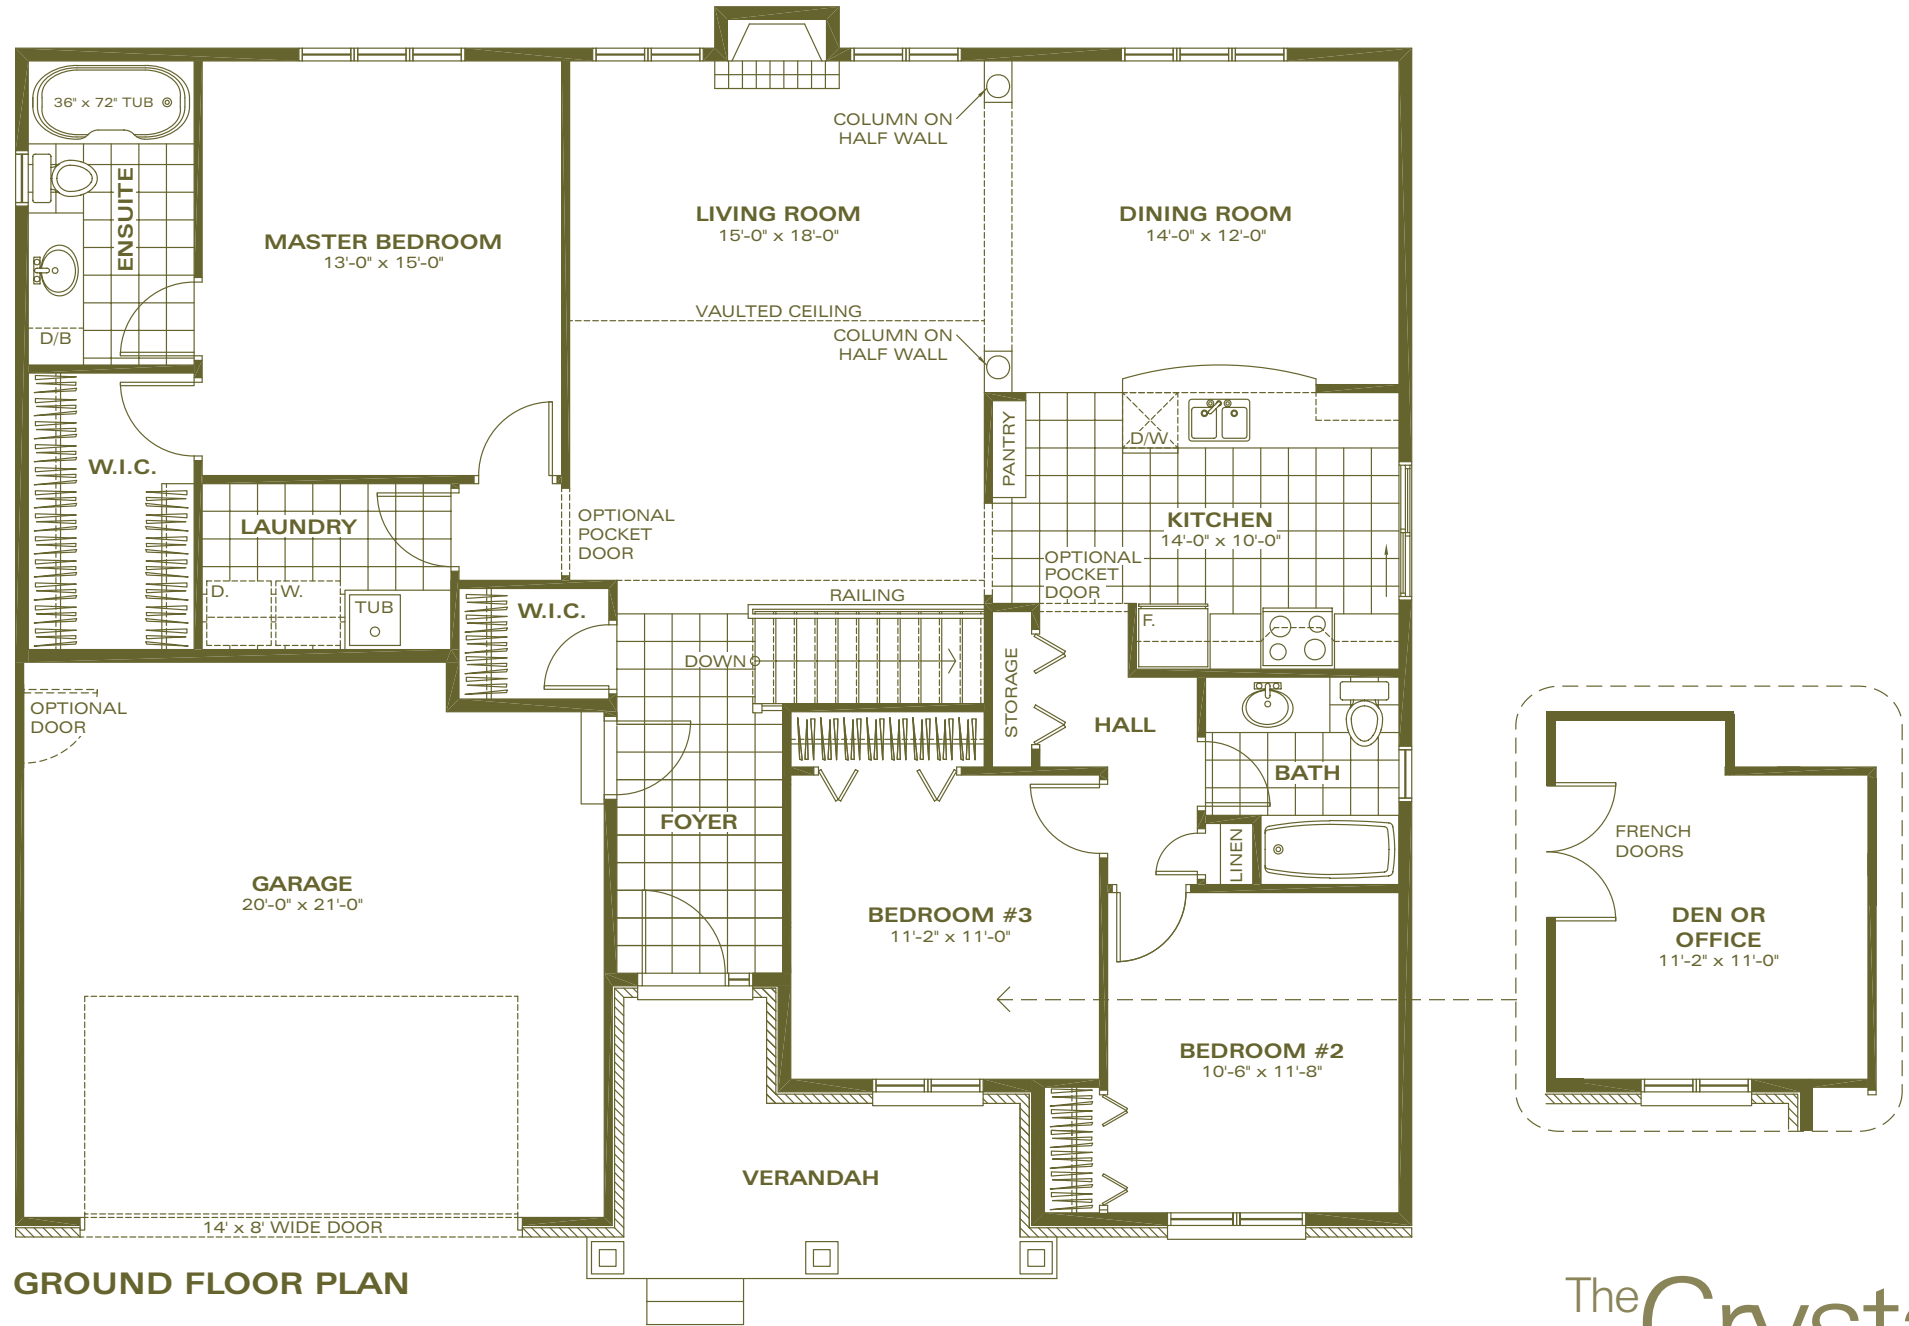

ARTIST'S CONCEPT

ELEVATION B

The Crystal

1645 SQ. FT. • 2 BEDROOMS + DEN OR 3 BEDROOMS • 2 BATHROOMS

ELEVATION A

GROUND FLOOR PLAN

The Crystal

1645 SQ. FT. • 2 BEDROOMS + DEN OR 3 BEDROOMS • 2 BATHROOMS