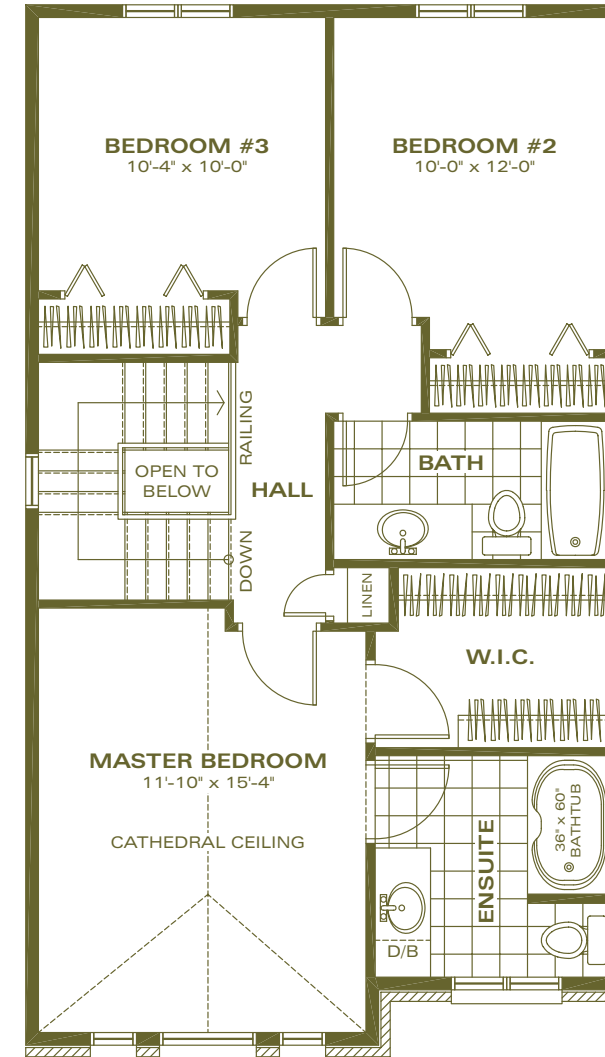

ARTIST'S CONCEPT

ELEVATION B

The Dawson

1660 SQ. FT. • FAMILY ROOM • 3 BEDROOMS • 2-1/2 BATHROOMS

The Dawson

1660 SQ. FT. • FAMILY ROOM • 3 BEDROOMS • 2-1/2 BATHROOMS