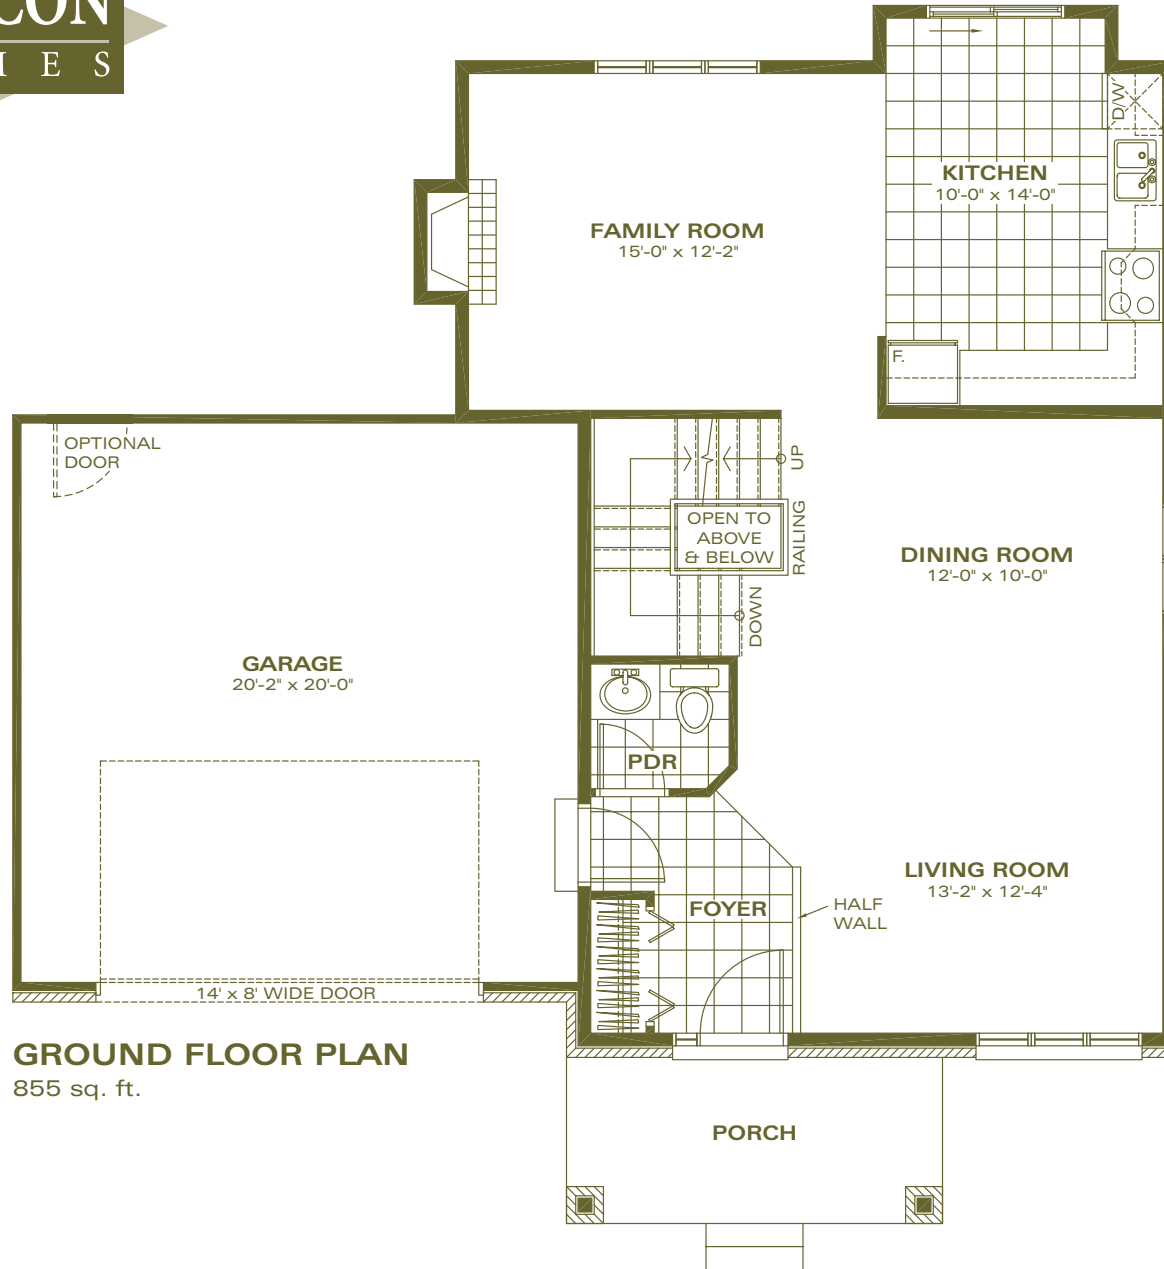

ARTIST'S CONCEPT

ELEVATION B

The Dawson

1660 SQ. FT. • FAMILY ROOM • 3 BEDROOMS • 2-1/2 BATHROOMS

The Dawson

1660 SQ. FT. • FAMILY ROOM • 3 BEDROOMS • 2-1/2 BATHROOMS