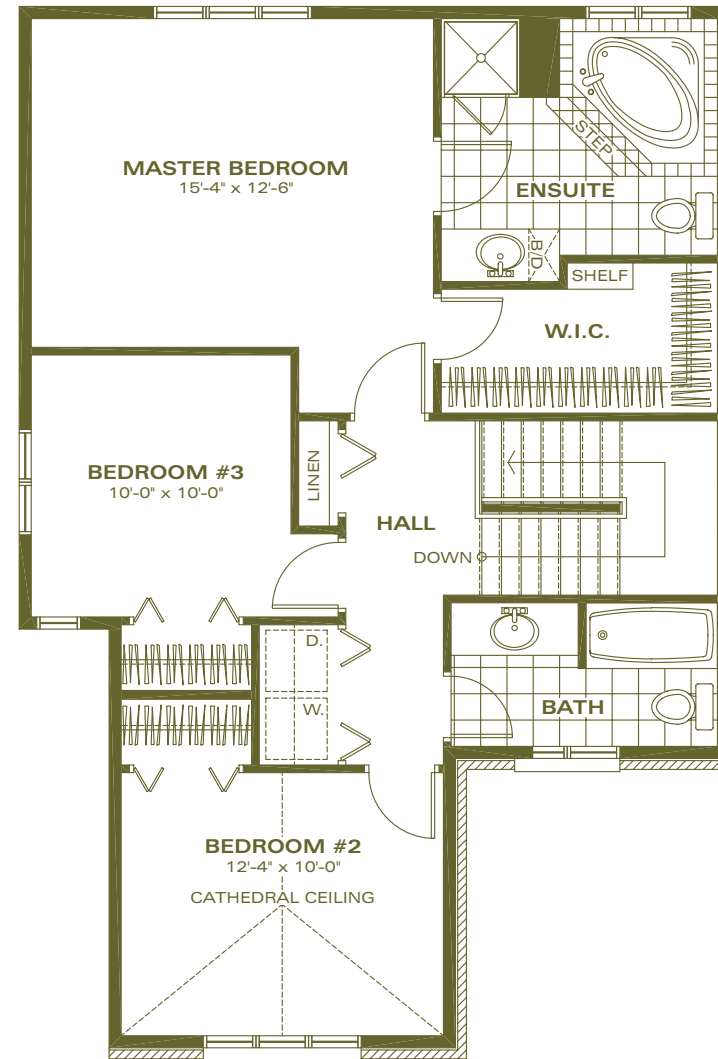

ARTIST'S CONCEPT

The Duncan

1765 SQ. FT. • 3 BEDROOMS • 2-1/2 BATHROOMS

GROUND FLOOR PLAN

SECOND FLOOR PLAN

The Duncan

1765 SQ. FT. • 3 BEDROOMS • 2-1/2 BATHROOMS