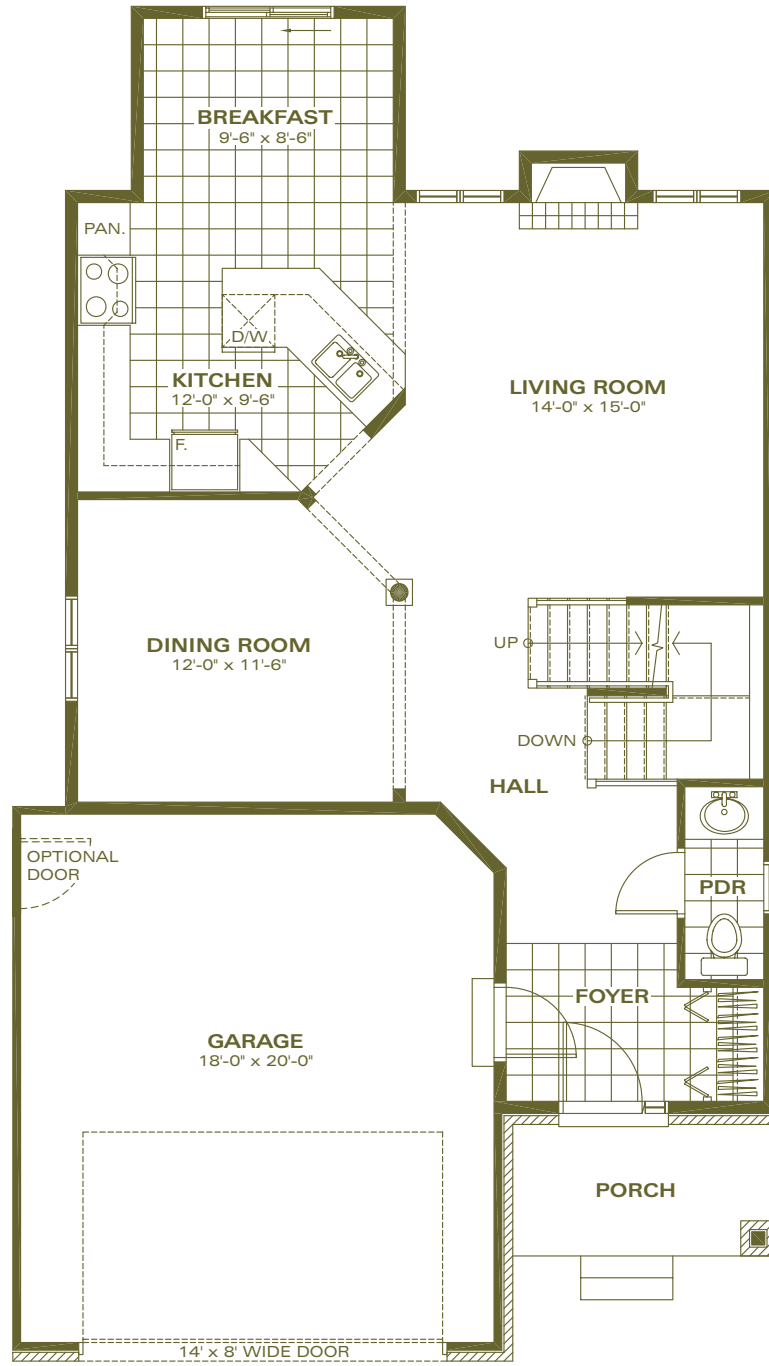

ARTIST'S CONCEPT

The Duncan

1765 SQ. FT. • 3 BEDROOMS • 2-1/2 BATHROOMS

GROUND FLOOR PLAN

SECOND FLOOR PLAN

The Duncan

1765 SQ. FT. • 3 BEDROOMS • 2-1/2 BATHROOMS