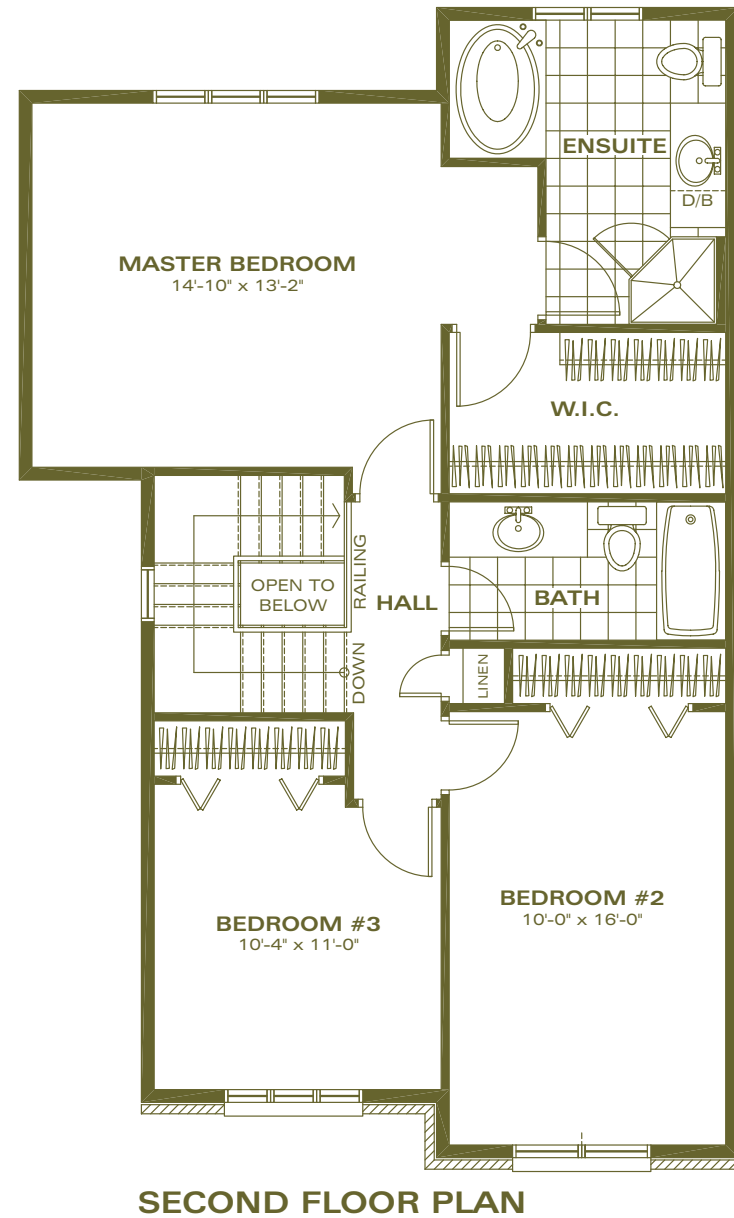

ARTIST'S CONCEPT

ELEVATION B

# The Georgian

1835 SQ. FT. • FAMILY ROOM • 3 BEDROOMS • 2-1/2 BATHROOMS