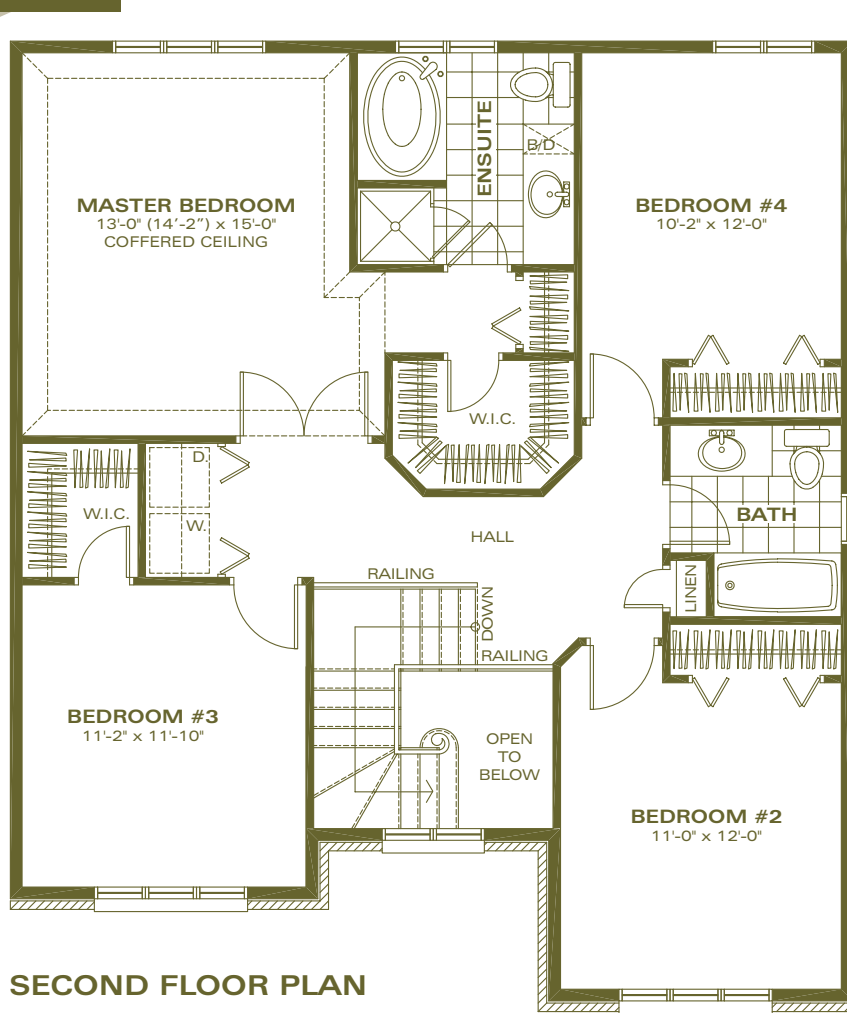

ARTIST'S CONCEPT

ELEVATION B

The Keswick

2190 SQ. FT. • FAMILY ROOM • 4 BEDROOMS • 2-1/2 BATHROOMS

The **Keswick**

2190 SQ. FT. • FAMILY ROOM • 4 BEDROOMS • 2-1/2 BATHROOMS