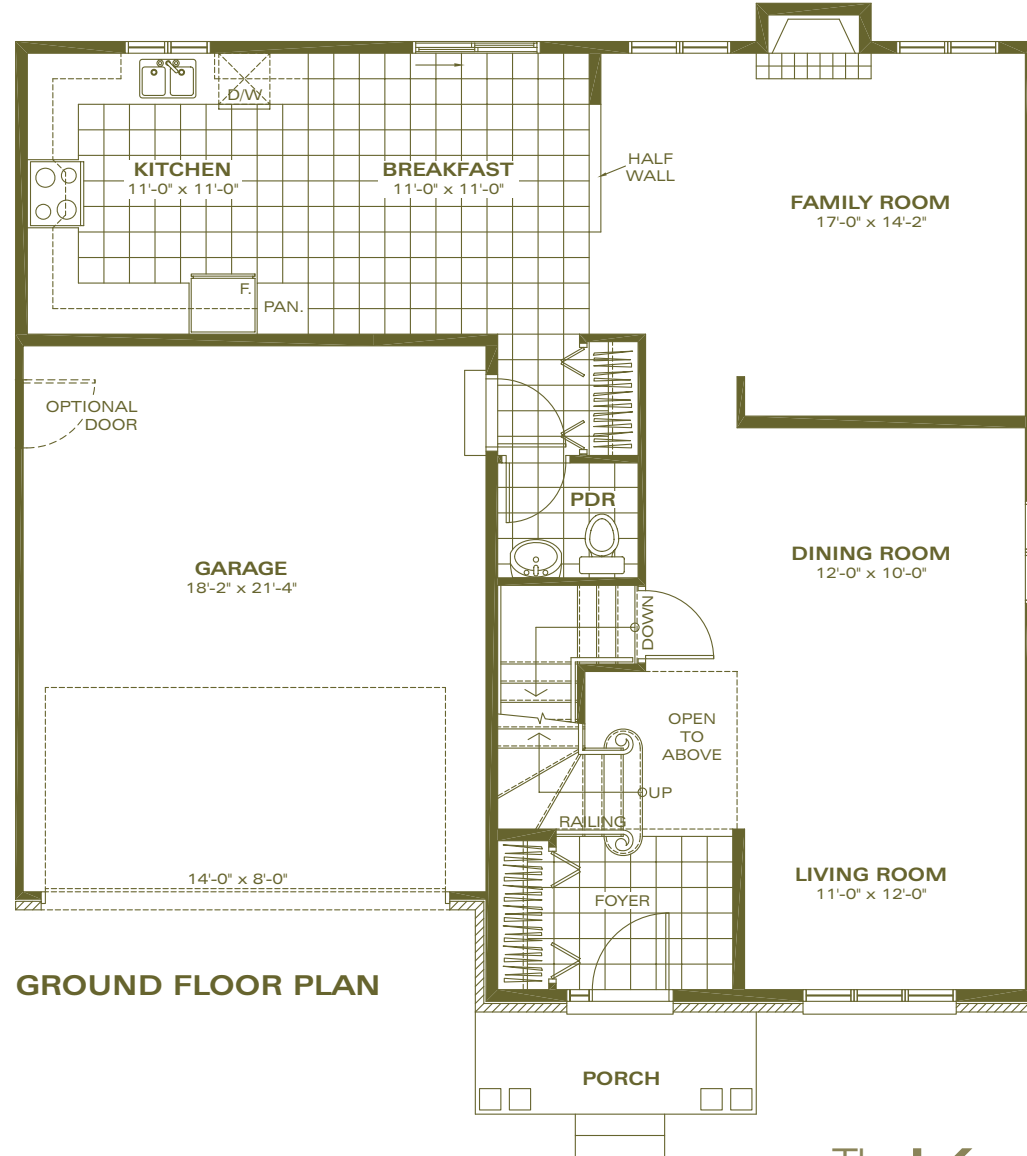

ARTIST'S CONCEPT

ELEVATION B

The Keswick

2190 SQ. FT. • FAMILY ROOM • 4 BEDROOMS • 2-1/2 BATHROOMS

The **Keswick**

2190 SQ. FT. • FAMILY ROOM • 4 BEDROOMS • 2-1/2 BATHROOMS